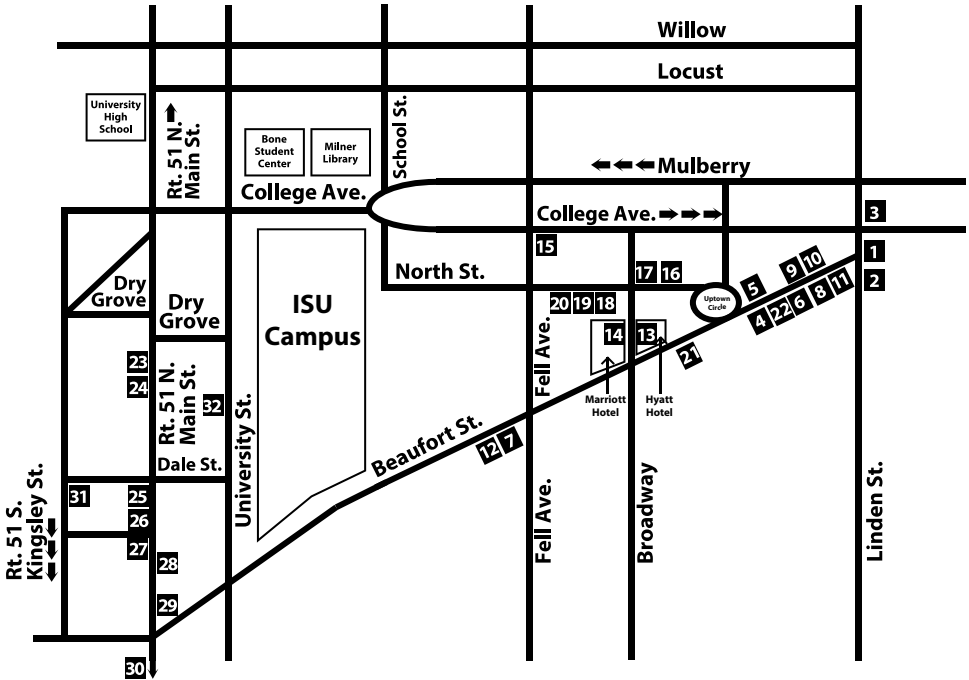

RESTAURANTS NEAR CAMPUS

UPTOWN NORMAL

1. **Brewe-Ha's** (102 S. Linden)
2. **Lunker's** (104 S. Linden)
3. **Pub II** (102 N. Linden)
4. **Emack & Bolio's** (103 E. Beaufort)
5. **Windy City Weiners** (106 E. Beaufort)
6. **Firehouse Pizza and Pub** (107 E. Beaufort)
7. **Crepe Geeks** (305 W. Beaufort)
8. **D.P. Dough** (121 E. Beaufort)
9. **Uptown Pizza Restaurant** (122 E. Beaufort)
- 📶 10. **Maggie Miley's Irish Pub** (126 E. Beaufort)
11. **LaBamba** (129 E. Beaufort)
12. **Domino's Pizza** (305 W. Beaufort)
13. **Starbucks** (200 Broadway Ave)
14. **Jesse's Grille** (201 Broadway)
15. **Merry Ann's Diner** (100 S. Fell)
16. **Sugar Mama Bakery** (116 W. North)
- 📶 17. **Medici** (120 W. North)
18. **The Rock** (203 W. North)
19. **Coffee Hound** (205 W. North)
- 📶 20. **Jimmy Johns** (207 W. North)
21. **Subway** (11 Uptown Circle #100)
22. **Insomnia Cookies** (117 E. Beaufort)

NEAR MAIN STREET

23. **Jimmy John's** (305 S. Main)
24. **Avanti's Italian Restaurant** (407 S. Main)
25. **Buffalo Wild Wings** (603 S. Main)
26. **Potbelly's Sandwich Works and Noodles & Company** (609 S. Main)
27. **Chipotle and Meatheads Burgers** (701 S. Main)
- 📶 28. **Pizza Hut** (706 S. Main)
- 📶 29. **McDonald's** (804 S. Main)
30. **Monical's Pizza** (1219 S. Main)
31. **Papa John's Pizza** (602 Kingsley)
32. **Starbucks** (Located in Student Fitness Center (347 S University St))

BONE STUDENT CENTER

- Burger King
- Pizza Hut Express
- McAlister's Deli
- Einstein Bros.® Bagels

📶 Indicates free wireless internet access