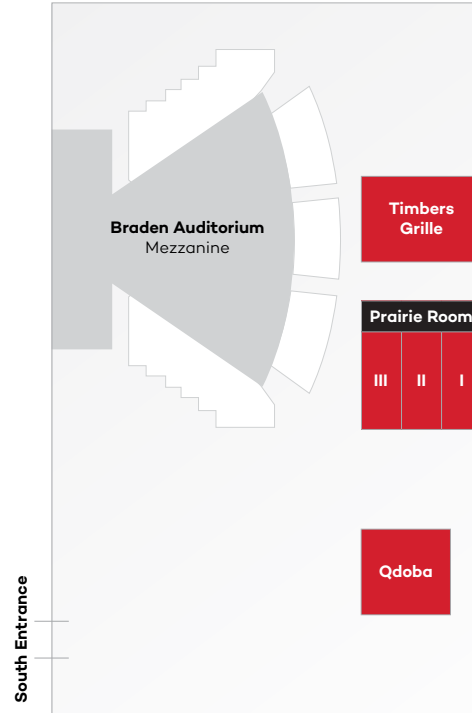

Bone Student Center

First Floor

Second Floor

Third Floor

Fourth Floor

First Floor

- 1 East Lounge
- 1 West Lounge
- Barnes & Noble
- Braden Auditorium
- Brown Ballroom
- Circus Room
- Dobski Conference Room
- Founder's Suite
- McAlister's Deli
- Old Main Room
- Pre-Function Area
- Spotlight Room
- Starbucks
- The Landing

Second Floor

- Prairie I
- Prairie II
- Prairie III
- Qdoba

Third Floor

- Atrium
accessible from East-side stairs and elevator

Third Floor

- 4 East Lounge
- 4 West Lounge