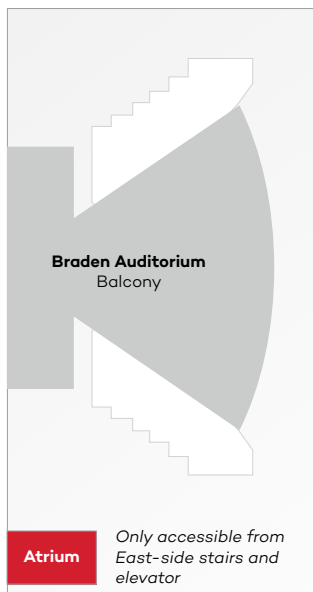

Bone Student Center

First Floor

Second Floor

Third Floor

Fourth Floor

First Floor

- 1 East Lounge
- 1 West Lounge
- Barnes & Noble
- Braden Auditorium
- Brown Ballroom
- Circus Room
- Dobski Conference Room
- Founder's Suite
- McAlister's Deli
- Old Main Room
- Pre-Function Area
- Spotlight Room
- Starbucks
- The Landing

Second Floor

- Prairie I
- Prairie II
- Prairie III
- Qdoba

Third Floor

- Atrium
accessible from East-side stairs and elevator

Third Floor

- 4 East Lounge
- 4 West Lounge