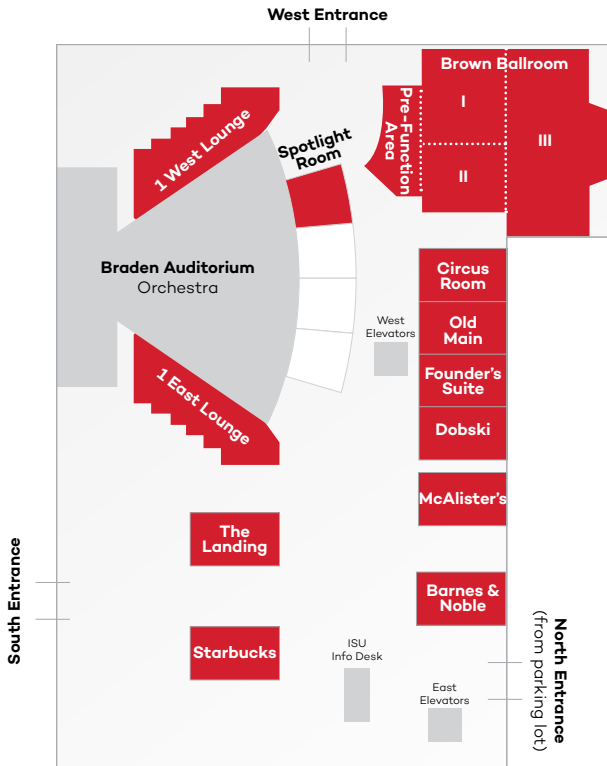

Bone Student Center

First Floor

Second Floor

Third Floor

Fourth Floor

First Floor

- 1 East Lounge
- 1 West Lounge
- Barnes & Noble
- Braden Auditorium
- Brown Ballroom
- Circus Room
- Dobski Conference Room
- Founder's Suite
- McAlister's Deli
- Old Main Room
- Pre-Function Area
- Spotlight Room
- Starbucks
- The Landing

Second Floor

- Prairie I
- Prairie II
- Prairie III
- Qdoba

Third Floor

- Atrium
accessible from East-side stairs and elevator

Third Floor

- 4 East Lounge
- 4 West Lounge