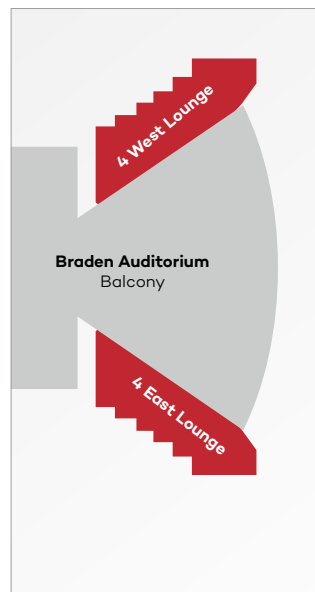

Bone Student Center

First Floor

Second Floor

Third Floor

Fourth Floor

First Floor

- 1 East Lounge
- 1 West Lounge
- Barnes & Noble
- Braden Auditorium
- Brown Ballroom
- Circus Room
- Dobski Conference Room
- Founder's Suite
- McAlister's Deli
- Old Main Room
- Pre-Function Area
- Spotlight Room
- Starbucks
- The Landing

Second Floor

- Prairie I
- Prairie II
- Prairie III
- Qdoba

Third Floor

- Atrium
accessible from East-side stairs and elevator

Third Floor

- 4 East Lounge
- 4 West Lounge