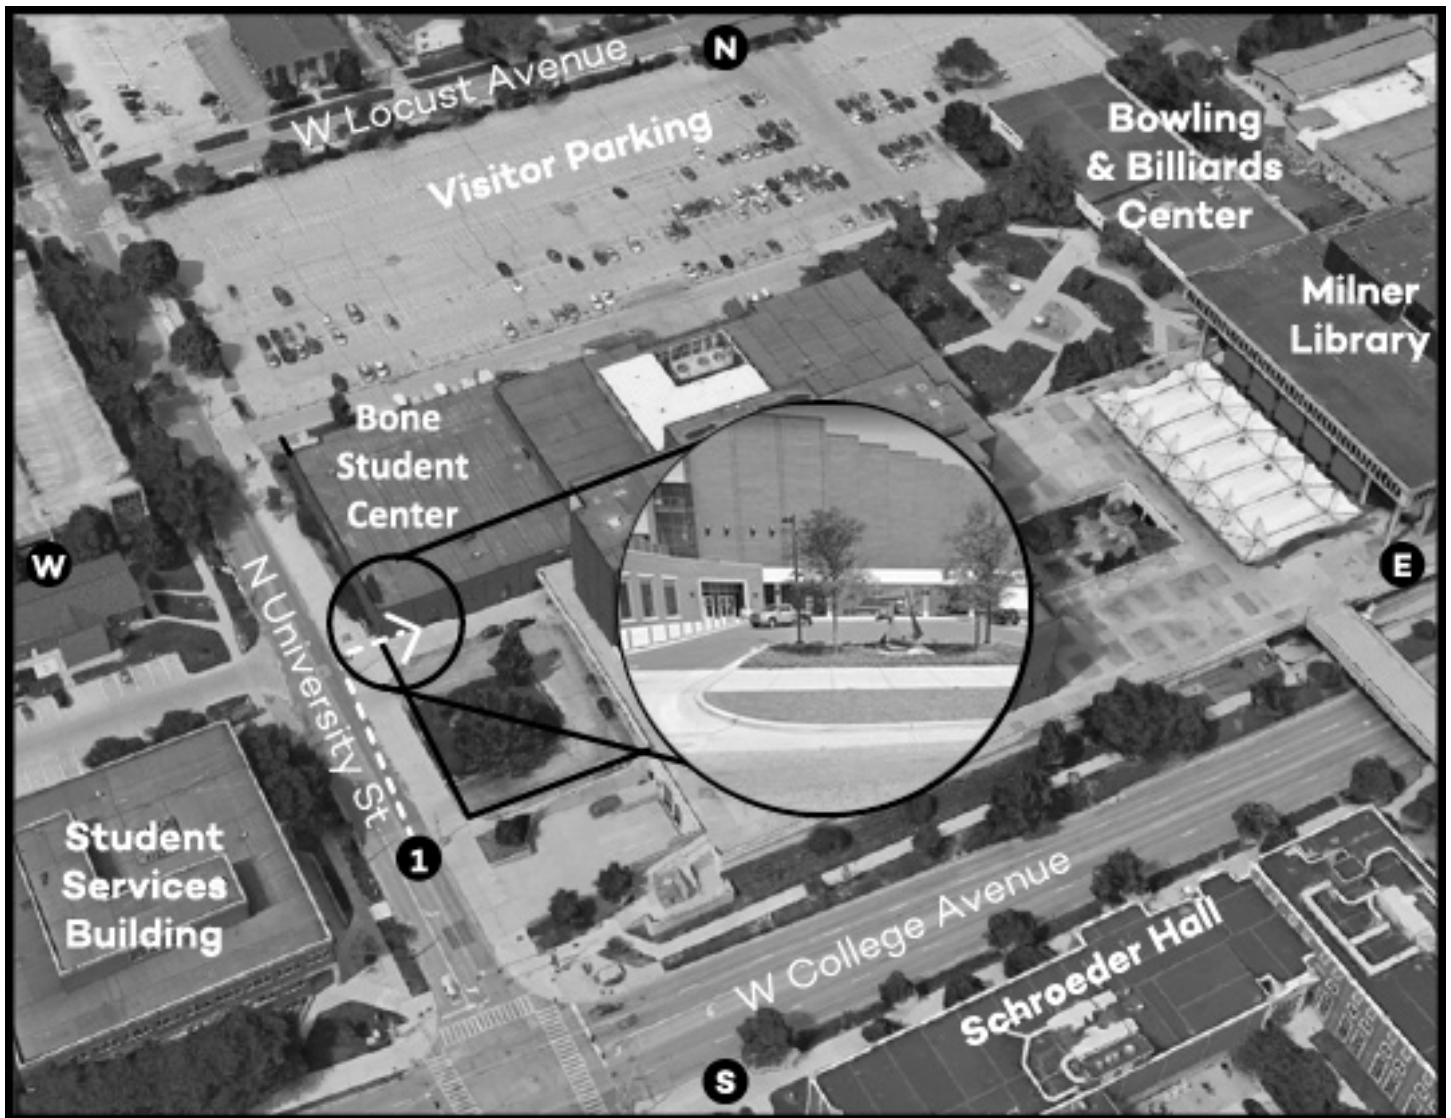

in the theatre all are welcome

46TH ANNUAL ILLINOIS HIGH SCHOOL THEATRE FESTIVAL

Bone Student Center Exhibitor Load-In

1. Load-in / Load-out Info

Pull into the circle drive located off of University St. You will have 20 minutes to unload items and deliver them to the assigned booth. There are double-wide doors and large carts available. Immediately go back to the vehicle and park in the visitor parking lot before setting up.

Other Needs

If you have larger equipment that needs to go through the loading dock, contact Lauren at lpbrugg@ilstu.edu.

Legend

— — — BSC Entrance