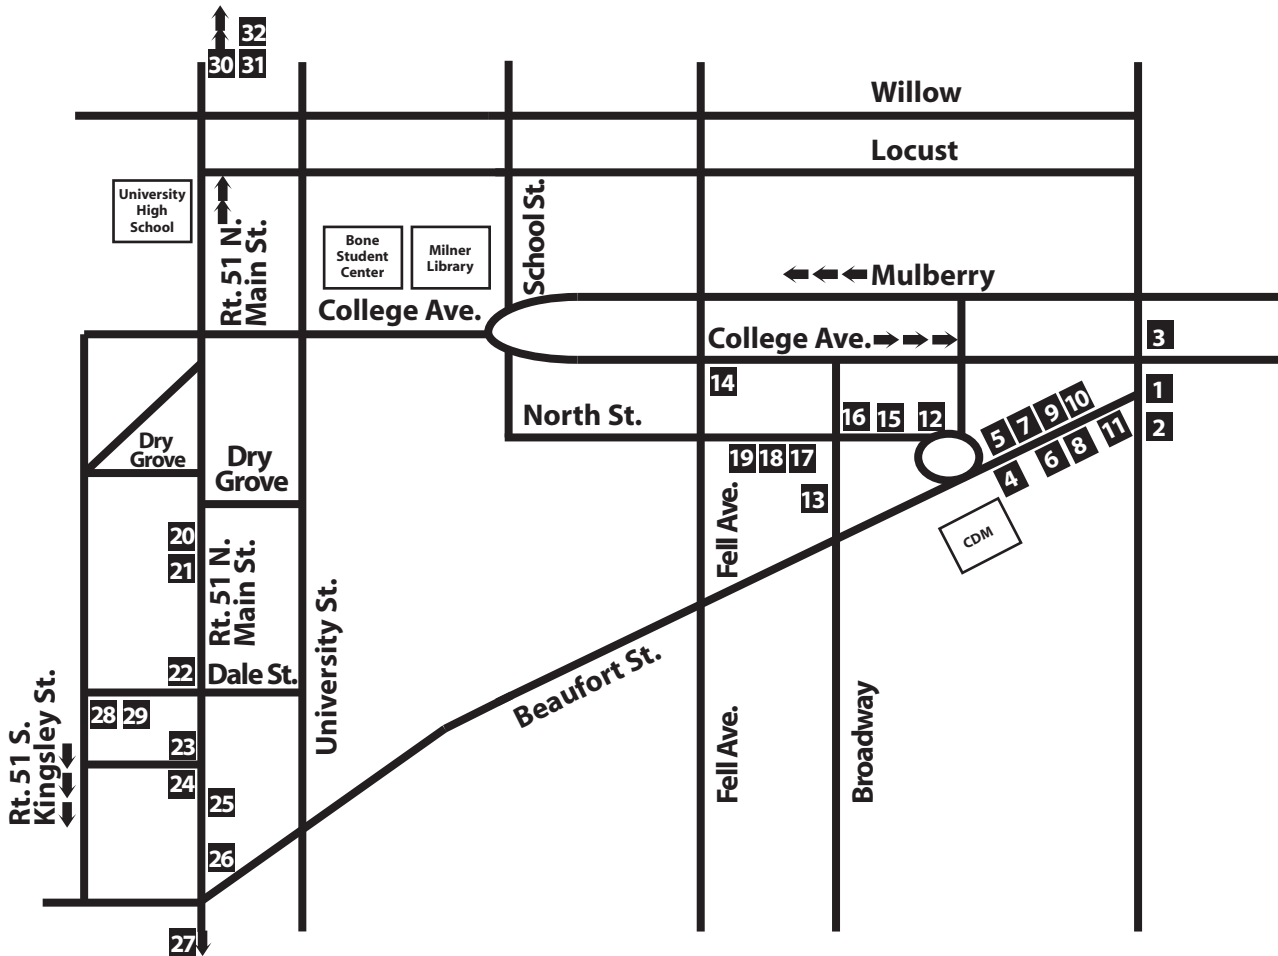

RESTAURANTS NEAR THE ILLINOIS STATE UNIVERSITY CAMPUS

Uptown Normal

1. Brewe-Ha's (102 S. Linden)
2. Lunker's (104 S. Linden)
3. Pub II (102 N. Linden)
4. Emack & Bolio's (103 E. Beaufort)
5. Windy City Weiners (106 E. Beaufort)
6. Firehouse Pizza and Pub (107 E. Beaufort)
7. Reggie Sandwiches (114 E. Beaufort)
8. D.P. Dough (121 E. Beaufort)
9. Primetime Pizza (122 E. Beaufort)
10. Maggie Miley's Irish Pub (126 E. Beaufort)
11. LaBamba (129 E. Beaufort)
12. Garlic Press Market Cafe (106 W. North)
13. Jesse's Grill (201 Broadway)
14. Merry Ann's Diner (100 S. Fell)
15. Chill Out (116 W. North)
16. Medici (120 W. North)
17. The Rock (203 W. North)
18. Coffee Hound (205 W. North)
19. Jimmy Johns (207 W. North)

Near Main Street

20. Jimmy John's (305 S. Main)
21. Avanti's Italian Restaurant (407 S. Main)
22. Redbird Pizza (503 S. Main)
23. Potbelly's Sandwich Works and Noodles & Company (609 S. Main)
24. Chipotle and Meatheads Burgers (701 S. Main)
25. Bocata Fresh! (706 S. Main)
26. McDonald's (804 S. Main)
27. Monical's Pizza (1219 S. Main)
28. Papa John's Pizza (602 Kingsley)
29. Zorba's (603 Dale)
30. Chings (1101 N. Main)
31. KFC/A&W (1113 N. Main)
32. Pizza Hut (1501 N. Main)

Bone Student Center

- Burger King
- Freshens
- Pizza Hut Express
- McAlister's Deli
- Einstein Bros.® Bagels

 Indicates free wireless internet access